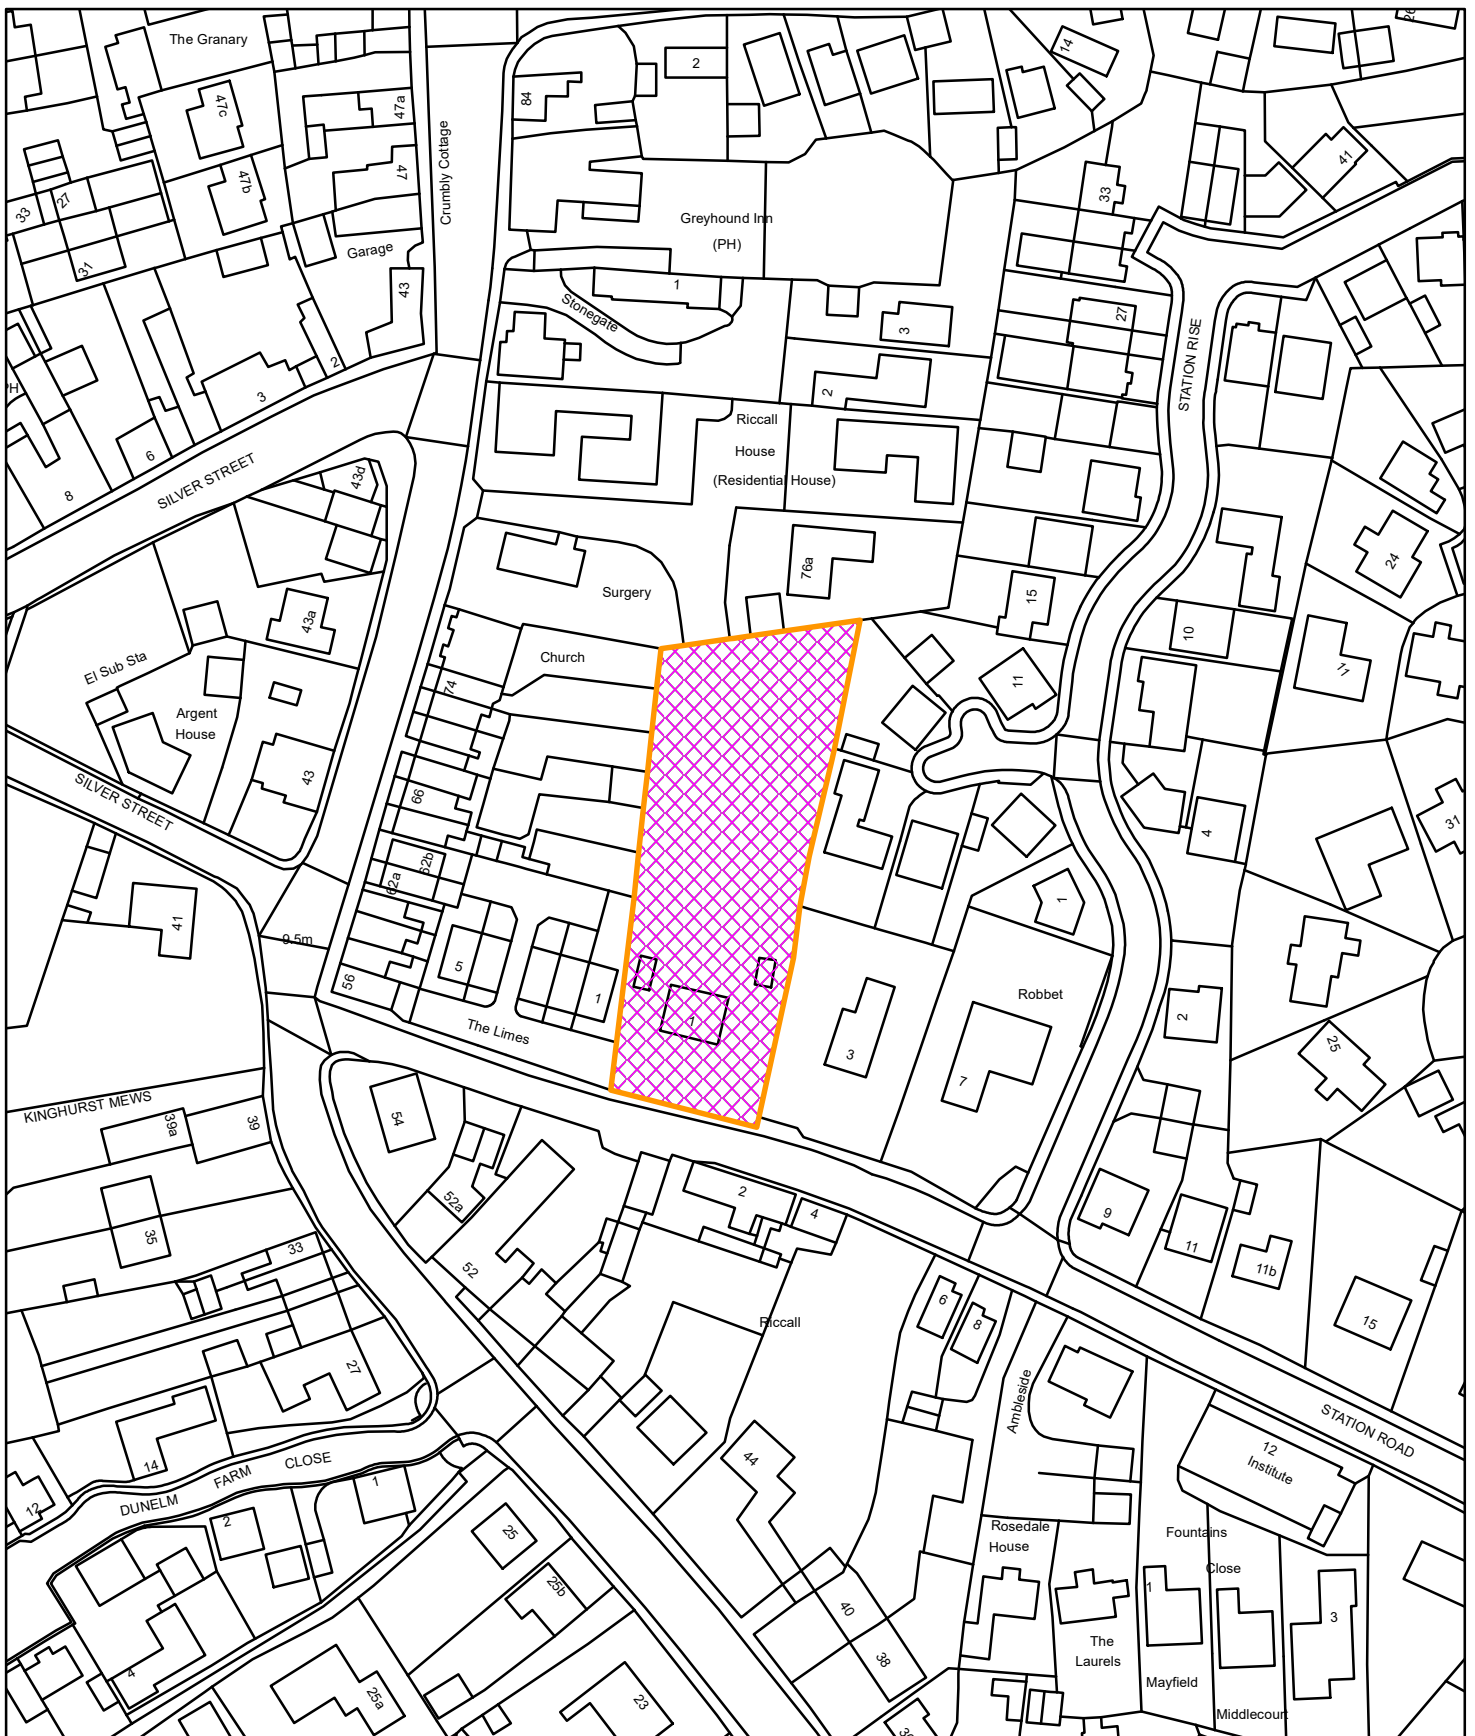

Tamwood, Station Road, Riccall
2020/1300/FUL

Reproduced from the Ordnance Survey mapping with the permission of Her Majesty's Stationary Office. Unauthorised reproduction infringes Crown Copyright and may lead to prosecution or civil proceedings © Crown Copyright
Selby District Council Licence No. 100018656
This copy has been produced specifically for Planning and Building Control purposes only.
No further copies may be made.

1:1,250